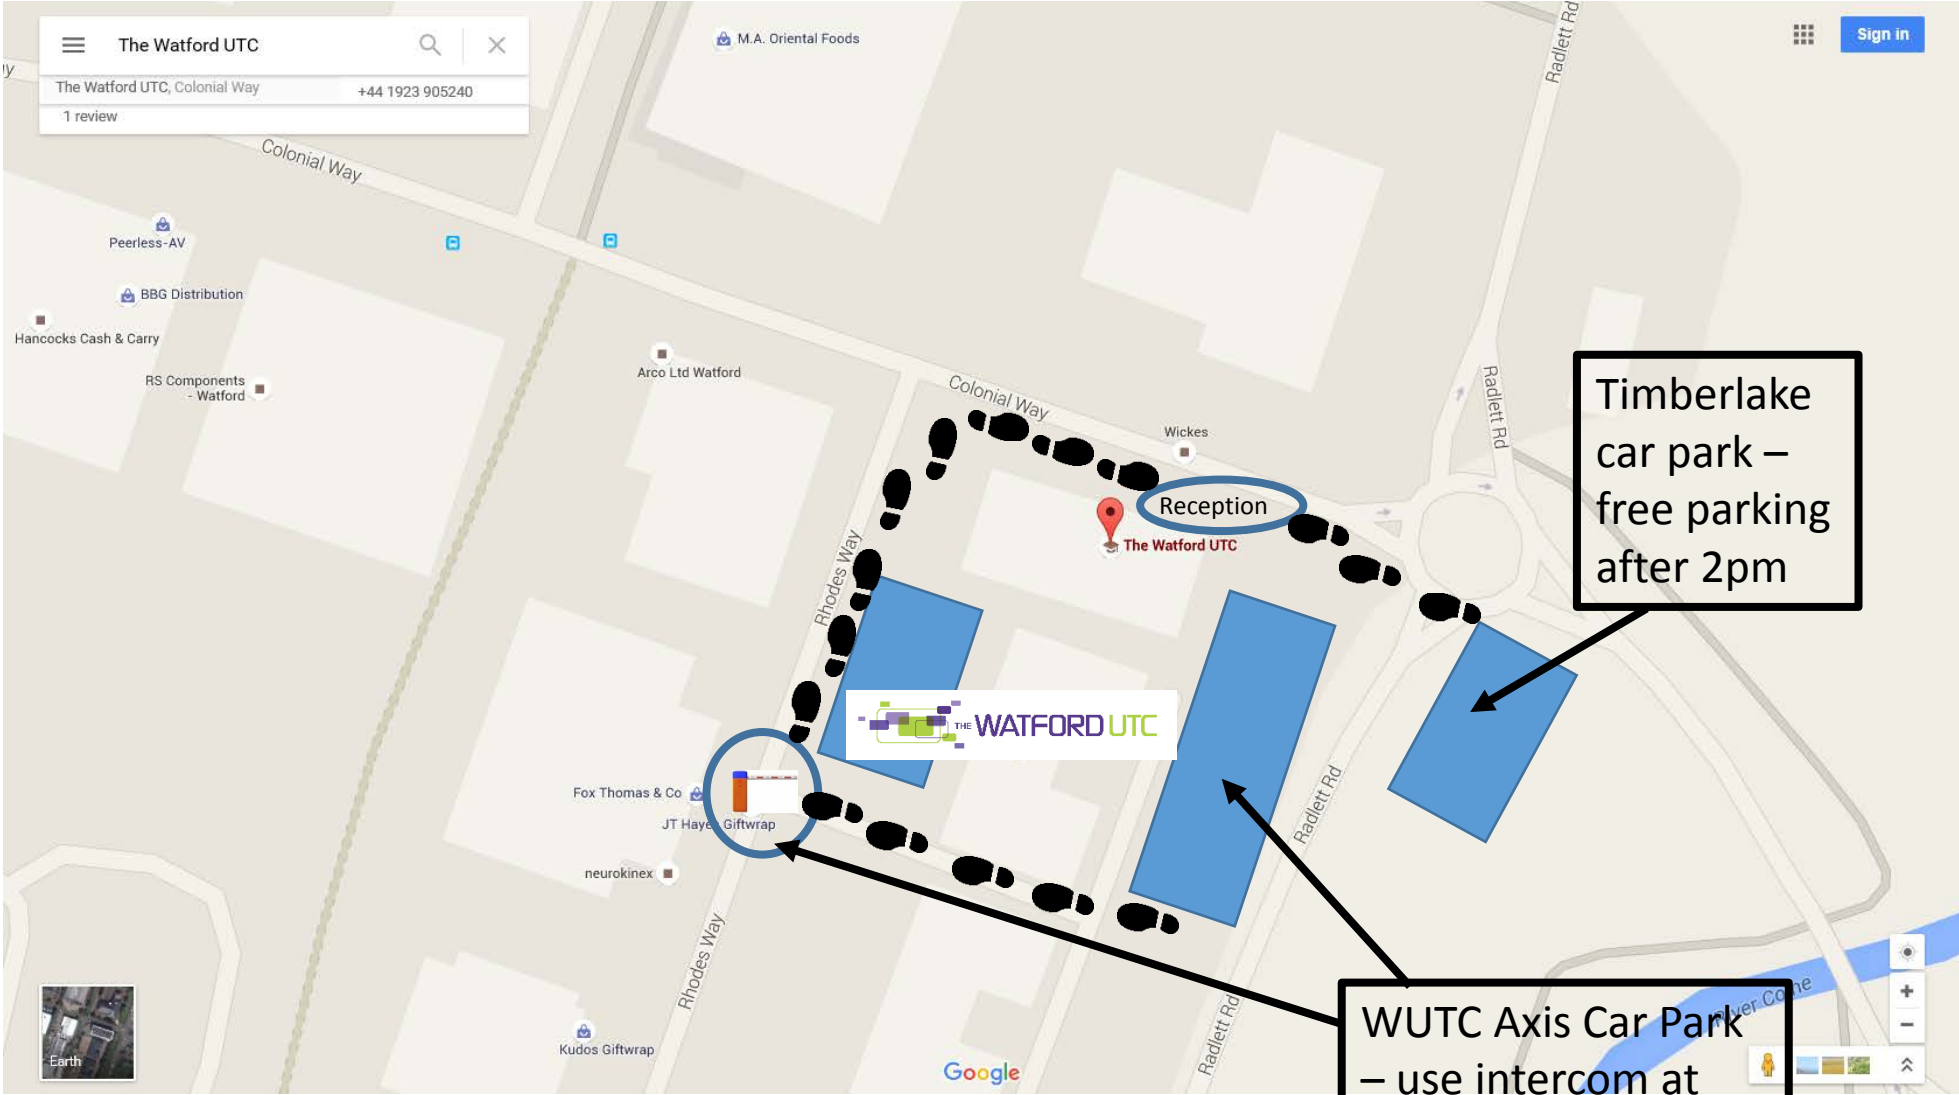

# Car parking @ Watford UTC

Timberlake car park – free parking after 2pm

WUTC Axis Car Park – use intercom at barrier for entry